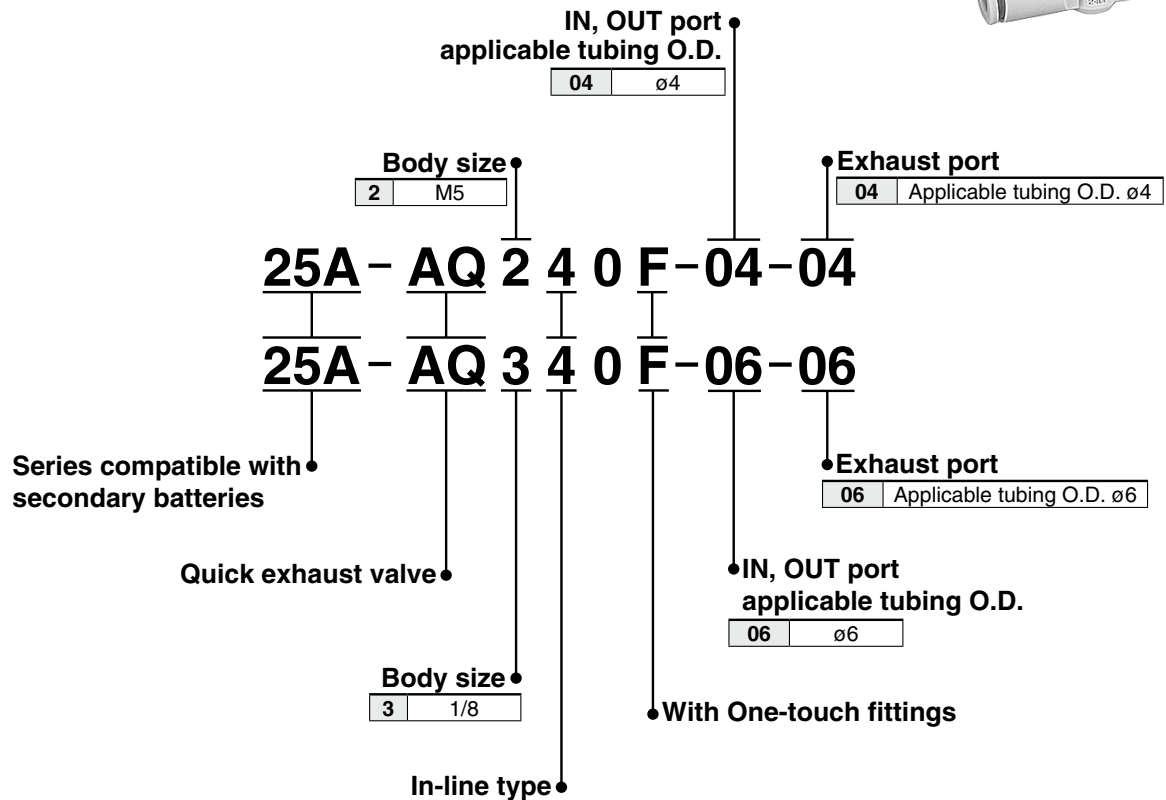

Quick Exhaust Valve with One-touch Fittings

RoHS

25A-AQ240F/340F Series

How to Order

* The 25A- series specifications and dimensions are the same as those of the standard model.

[Click here for details.](#)

Modular F.R.L. Pressure Control Equipment

Fittings/Flow Control Equipment

Detection Switches

Fluid Control Equipment

Electric Actuators

Auto Switches

Check Valve with One-touch Fittings **25A-AKH Series**

How to Order

Straight type

25A - AKH 04 - 00

Series compatible with secondary batteries

Applicable tubing O.D.
Metric size

04	ø4
06	ø6
08	ø8
10	ø10
12	ø12

* The 25A- series specifications and dimensions are the same as those of the standard model.

• Tubing O.D.

Metric size

Symbol	Size	Color of release button
23	ø3.2	Blue
04	ø4	
06	ø6	

Inch size

Symbol	Size	Color of release button
01	ø1/8"	Red
03	ø5/32"	
07	ø1/4"	

* The 25A- series specifications and dimensions are the same as those of the standard model.