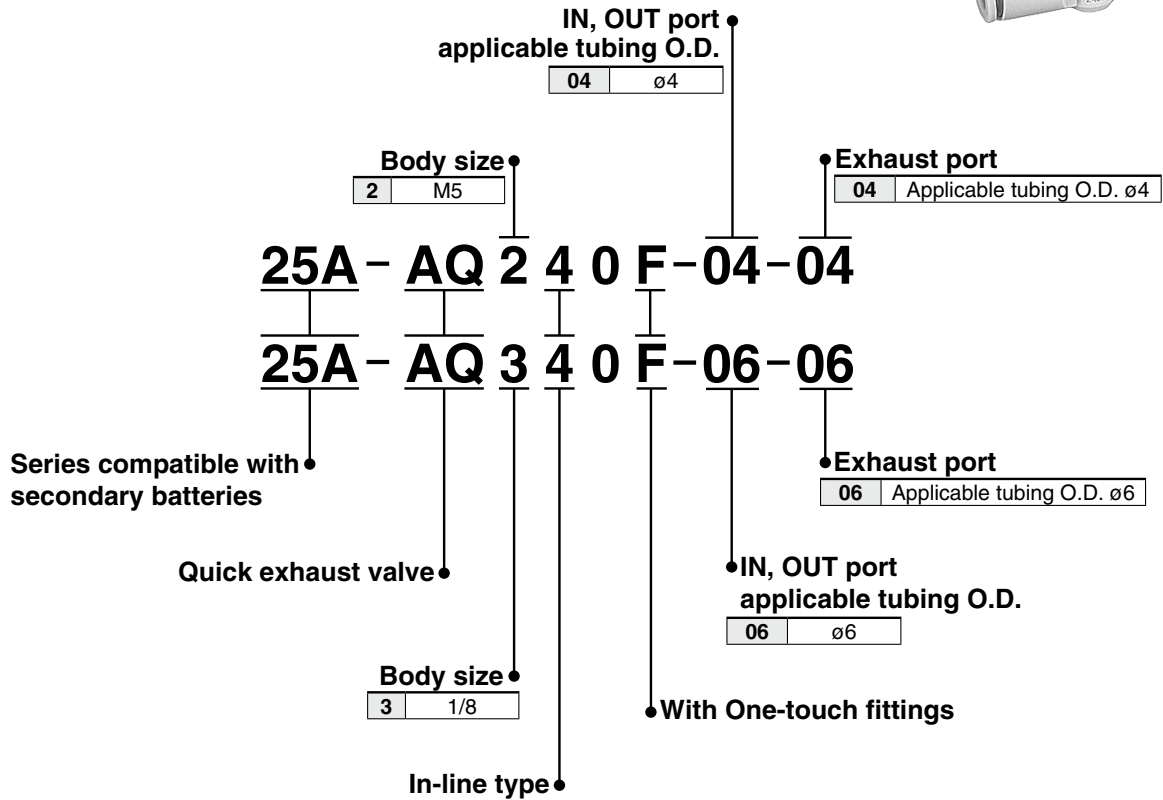

Quick Exhaust Valve with One-touch Fittings

RoHS

25A-AQ240F/340F Series

How to Order

* The 25A- series specifications and dimensions are the same as those of the standard model.

[Click here for details.](#)

Modular FRL/Pressure Control Equipment

Fittings/Flow Control Equipment

Detection Switches

Fluid Control Equipment

Electric Actuators

Auto Switches

Check Valve with One-touch Fittings **25A-AKH Series**

How to Order

Straight type

25A - AKH 04 - 00

Series compatible with secondary batteries

Applicable tubing O.D.
Metric size

04	ø4
06	ø6
08	ø8
10	ø10
12	ø12

* The 25A- series specifications and dimensions are the same as those of the standard model.

• Tubing O.D.

Metric size

Symbol	Size	Color of release button
23	ø3.2	Blue
04	ø4	
06	ø6	

Inch size

Symbol	Size	Color of release button
01	ø1/8"	Red
03	ø5/32"	
07	ø1/4"	

Applicable Tubing

Tubing material	FEP, PFA, Nylon, Soft nylon, Polyurethane
-----------------	-------------------------------------------