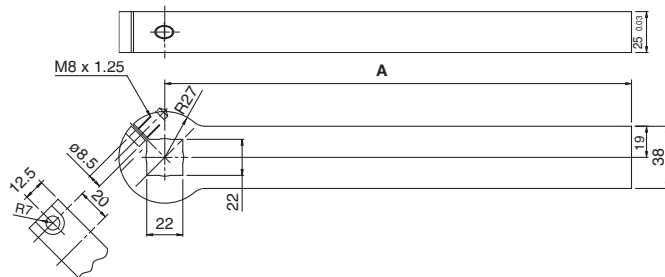

| Bore size | SMC Part Number | Code | NAAMS Ref No. |
|-----------|-----------------|------|---------------|
| 80 | CKZ-80A001 | A001 | ACA100M |
| | CKZ-80A002 | A002 | ACA101M |
| | CKZ-80A003 | A003 | ACA102M |
| | CKZ-80A004 | A004 | ACA103M |
| | CKZ-80A005 | A005 | ACA104M |
| | CKZ-80A006 | A006 | ACA105M |
| | CKZ-80A007 | A007 | ACA106M |
| | CKZ-80A008 | A008 | ACA107M |
| | CKZ-80A009 | A009 | ACA108M |
| | CKZ-80A010 | A010 | ACA110M |
| | CKZ-80A011 | A011 | ACA111M |
| | CKZ-80A012 | A012 | ACA112M |
| | CKZ-80A013 | A013 | ACA113M |
| | CKZ-80A014 | A014 | ACA114M |
| | CKZ-80A015 | A015 | ACA115M |
| | CKZ-80A016 | A016 | ACA116M |
| | CKZ-80A017 | A017 | ACA117M |
| | CKZ-80A018 | A018 | ACA118M |
| | CKZ-80A019 | A019 | ACA120M |
| | CKZ-80A020 | A020 | ACA121M |
| | CKZ-80A021 | A021 | ACA122M |
| | CKZ-80A022 | A022 | ACA123M |
| | CKZ-80A023 | A023 | ACA124M |
| | CKZ-80A024 | A024 | ACA125M |
| | CKZ-80A025 | A025 | ACA126M |
| | CKZ-80A026 | A026 | ACA127M |
| | CKZ-80A027 | A027 | ACA128M |
| | CKZ-80A028 | A028 | ACA130M |
| | CKZ-80A029 | A029 | ACA131M |
| | CKZ-80A030 | A030 | ACA132M |
| | CKZ-80A031 | A031 | ACA133M |
| | CKZ-80A032 | A032 | ACA134M |
| | CKZ-80A033 | A033 | ACA135M |
| | CKZ-80A034 | A034 | ACA136M |
| | CKZ-80A035 | A035 | ACA137M |
| | CKZ-80A036 | A036 | ACA138M |
| | CKZ-80A037 | A037 | ACA140M |

Symbol is described at end of model number.

Series CKZ2N

Dimensions

Arm / ø63 Straight-Plain

| Part no. | NAAMS code | A | Weight kg (lbs) |
|------------|------------|-------|-----------------|
| CKZ-63A001 | ACA001M | 135.0 | 1.2 (2.64) |
| CKZ-63A002 | ACA002M | 165.0 | 1.4 (3.09) |
| CKZ-63A003 | ACA003M | 195.0 | 1.6 (3.53) |
| CKZ-63A004 | ACA004M | 225.0 | 1.8 (3.97) |
| CKZ-63A005 | ACA005M | 255.0 | 2.1 (4.63) |
| CKZ-63A006 | ACA006M | 285.0 | 2.3 (5.07) |