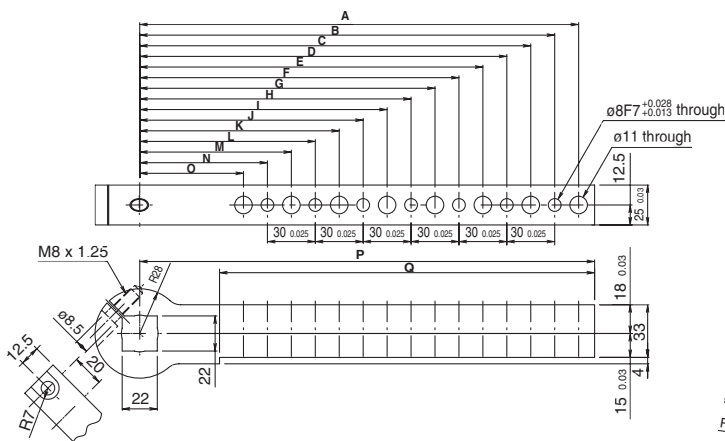

Straight-Machined

Part no.	NAAMS code	A	B	C	D	E	F	G	H	I	J	K	L	M
CKZ-63A007	ACA007M	125.0	110.0	95.0	80.0	65.0	-	-	-	-	-	-	-	-
CKZ-63A008	ACA008M	155.0	140.0	125.0	110.0	95.0	80.0	65.0	-	-	-	-	-	-
CKZ-63A009	ACA009M	185.0	170.0	155.0	140.0	125.0	110.0	95.0	80.0	65.0	-	-	-	-
CKZ-63A010	ACA010M	215.0	200.0	185.0	170.0	155.0	140.0	125.0	110.0	95.0	80.0	65.0	-	-
CKZ-63A011	ACA011M	245.0	230.0	215.0	200.0	185.0	170.0	155.0	140.0	125.0	110.0	95.0	80.0	65.0
CKZ-63A012	ACA012M	275.0	260.0	245.0	230.0	215.0	200.0	185.0	170.0	155.0	140.0	125.0	110.0	95.0

Part no.	NAAMS code	N	O	P	Q	Weight kg (lbs)
CKZ-63A007	ACA007M	-	-	135.0	85.0	1.0 (2.20)
CKZ-63A008	ACA008M	-	-	165.0	115.0	1.2 (2.64)
CKZ-63A009	ACA009M	-	-	195.0	145.0	1.4 (3.09)
CKZ-63A010	ACA010M	-	-	225.0	175.0	1.5 (3.31)
CKZ-63A011	ACA011M	-	-	255.0	205.0	1.7 (3.75)
CKZ-63A012	ACA012M	80.0	65.0	285.0	235.0	1.9 (4.19)