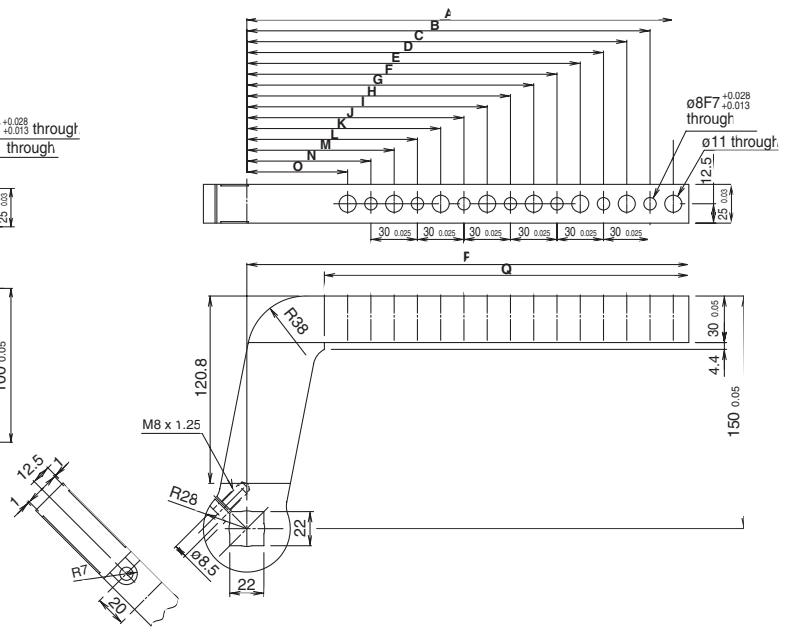

120 mm Offset-Machined

Part no.	NAAMS code	A	B	C	D	E	F	G	H	I	J	K	L	M
CKZ-63A043	ACA043M	125.0	110.0	95.0	80.0	65.0	-	-	-	-	-	-	-	-
CKZ-63A044	ACA044M	155.0	140.0	125.0	110.0	95.0	80.0	65.0	-	-	-	-	-	-
CKZ-63A045	ACA045M	185.0	170.0	155.0	140.0	125.0	110.0	95.0	80.0	65.0	-	-	-	-
CKZ-63A046	ACA046M	215.0	200.0	185.0	170.0	155.0	140.0	125.0	110.0	95.0	80.0	65.0	-	-
CKZ-63A047	ACA047M	245.0	230.0	215.0	200.0	185.0	170.0	155.0	140.0	125.0	110.0	95.0	80.0	65.0
CKZ-63A048	ACA048M	275.0	260.0	245.0	230.0	215.0	200.0	185.0	170.0	155.0	140.0	125.0	110.0	95.0

Part no.	NAAMS code	N	O	P	Q	Weight kg (lbs)
CKZ-63A043	ACA043M	-	-	135.0	85.0	1.8 (3.97)
CKZ-63A044	ACA044M	-	-	165.0	115.0	2.0 (4.41)
CKZ-63A045	ACA045M	-	-	195.0	145.0	2.1 (4.63)
CKZ-63A046	ACA046M	-	-	225.0	175.0	2.3 (5.07)
CKZ-63A047	ACA047M	-	-	255.0	205.0	2.5 (5.51)
CKZ-63A048	ACA048M	80.0	65.0	285.0	235.0	2.6 (5.73)