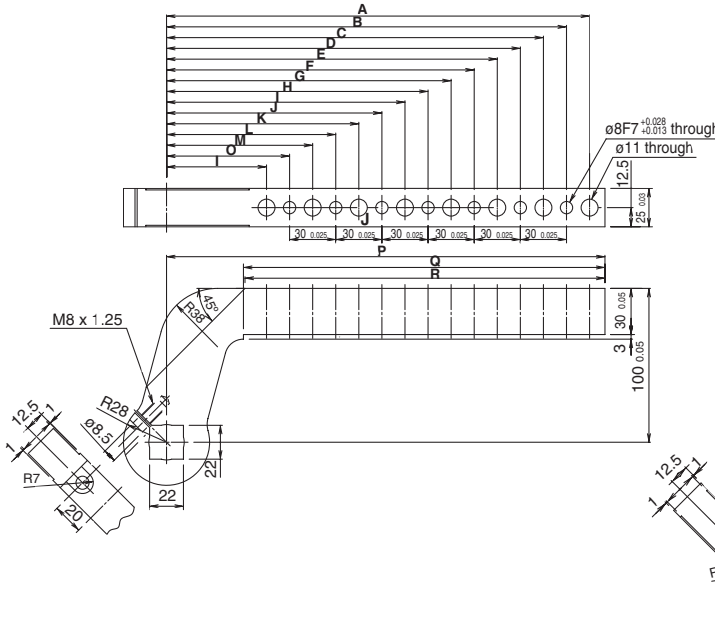

70 mm Offset-Machined

Part no.	NAAMS code	A	B	C	D	E	F	G	H	I	J	K	L	M
CKZ-63A031	ACA031M	125.0	110.0	95.0	80.0	65.0	-	-	-	-	-	-	-	-
CKZ-63A032	ACA032M	155.0	140.0	125.0	110.0	95.0	80.0	65.0	-	-	-	-	-	-
CKZ-63A033	ACA033M	185.0	170.0	155.0	140.0	125.0	110.0	95.0	80.0	65.0	-	-	-	-
CKZ-63A034	ACA034M	215.0	200.0	185.0	170.0	155.0	140.0	125.0	110.0	95.0	80.0	65.0	-	-
CKZ-63A035	ACA035M	245.0	230.0	215.0	200.0	185.0	170.0	155.0	140.0	125.0	110.0	95.0	80.0	65.0
CKZ-63A036	ACA036M	275.0	260.0	245.0	230.0	215.0	200.0	185.0	170.0	155.0	140.0	125.0	110.0	95.0

Part no.	NAAMS code	N	O	P	Q	R	Weight kg (lbs)
CKZ-63A031	ACA031M	-	-	135.0	85.0	84.0	1.4 (3.09)
CKZ-63A032	ACA032M	-	-	165.0	115.0	114.0	1.6 (3.53)
CKZ-63A033	ACA033M	-	-	195.0	145.0	144.0	1.8 (3.97)
CKZ-63A034	ACA034M	-	-	225.0	175.0	174.0	1.9 (4.19)
CKZ-63A035	ACA035M	-	-	255.0	205.0	204.0	2.1 (4.63)
CKZ-63A036	ACA036M	80.0	65.0	285.0	235.0	234.0	2.3 (5.07)