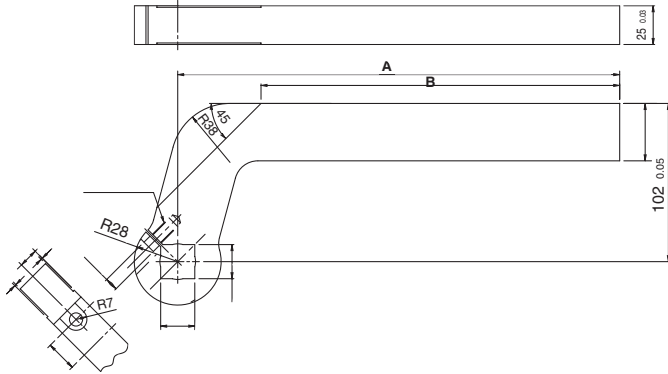

65 mm Offset-Plain

Part no.	NAAMS code	A	B	Weight kg (lbs)
CKZ-63A025	ACA025M	135.0	81.3	1.7 (3.75)
CKZ-63A026	ACA026M	165.0	111.3	1.9 (4.19)
CKZ-63A027	ACA027M	195.0	141.3	2.1 (4.63)
CKZ-63A028	ACA028M	225.0	171.3	2.3 (5.07)
CKZ-63A029	ACA029M	255.0	201.3	2.5 (5.51)
CKZ-63A030	ACA030M	285.0	231.3	2.7 (5.96)