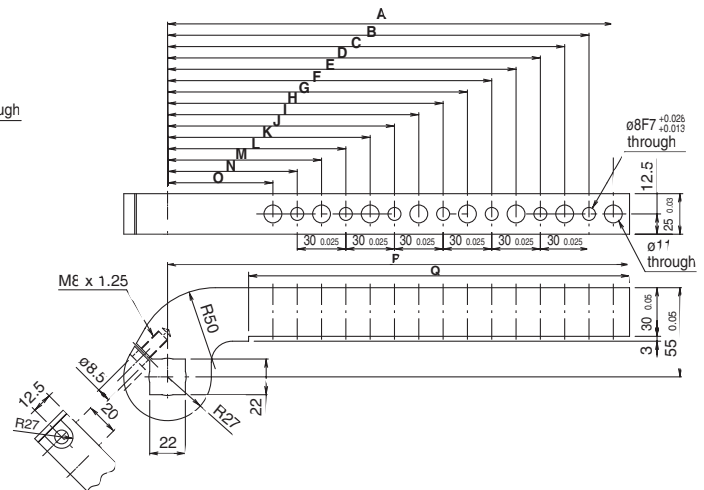

25 mm Offset-Machined

Part no.	NAAMS code	A	B	C	D	E	F	G	H	I	J	K	L	M
CKZ-63A019	ACA019M	125.0	110.0	95.0	80.0	65.0	-	-	-	-	-	-	-	-
CKZ-63A020	ACA020M	155.0	140.0	125.0	110.0	95.0	80.0	65.0	-	-	-	-	-	-
CKZ-63A021	ACA021M	185.0	170.0	155.0	140.0	125.0	110.0	95.0	80.0	65.0	-	-	-	-
CKZ-63A022	ACA022M	215.0	200.0	185.0	170.0	155.0	140.0	125.0	110.0	95.0	80.0	65.0	-	-
CKZ-63A023	ACA023M	245.0	230.0	215.0	200.0	185.0	170.0	155.0	140.0	125.0	110.0	95.0	80.0	65.0
CKZ-63A024	ACA024M	275.0	260.0	245.0	230.0	215.0	200.0	185.0	170.0	155.0	140.0	125.0	110.0	95.0

Part no.	NAAMS code	N	O	P	Q	Weight kg (lbs)
CKZ-63A019	ACA019M	-	-	135.0	85.0	1.3 (2.86)
CKZ-63A020	ACA020M	-	-	165.0	115.0	1.5 (3.31)
CKZ-63A021	ACA021M	-	-	195.0	145.0	1.6 (3.53)
CKZ-63A022	ACA022M	-	-	225.0	175.0	1.7 (3.75)
CKZ-63A023	ACA023M	-	-	255.0	205.0	1.9 (4.19)
CKZ-63A024	ACA024M	80.0	65.0	285.0	235.0	2.1 (4.63)