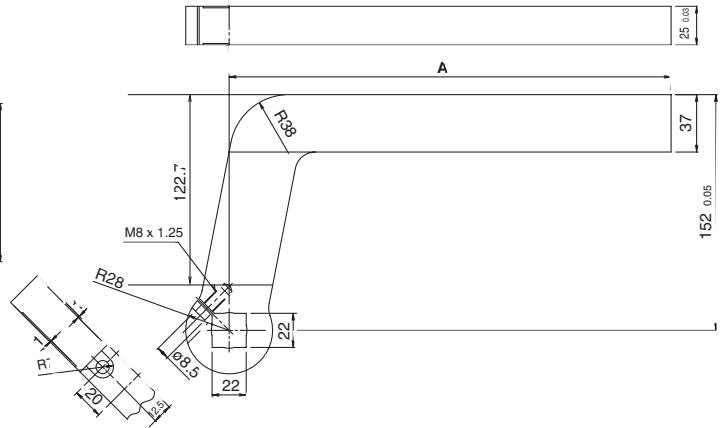

115 mm Offset-Plain

Part no.	NAAMS code	A	Weight kg (lbs)
CKZ-63A037	ACA037M	135.0	2.1 (4.63)
CKZ-63A038	ACA038M	165.0	2.3 (5.07)
CKZ-63A039	ACA039M	195.0	2.5 (5.51)
CKZ-63A040	ACA040M	225.0	2.7 (5.96)
CKZ-63A041	ACA041M	255.0	2.9 (6.40)
CKZ-63A042	ACA042M	285.0	3.1 (6.84)