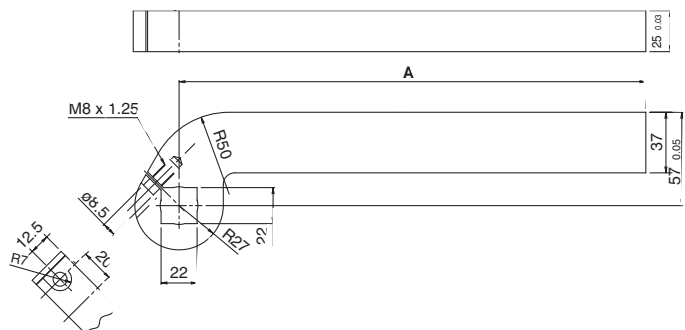

20 mm Offset-Plain

Part no.	NAAMS code	A	Weight kg (lbs)
CKZ-63A013	ACA013M	135.0	1.4 (3.09)
CKZ-63A014	ACA014M	165.0	1.6 (3.53)
CKZ-63A015	ACA015M	195.0	1.8 (3.97)
CKZ-63A016	ACA016M	225.0	2.0 (4.41)
CKZ-63A017	ACA017M	255.0	2.2 (4.85)
CKZ-63A018	ACA018M	285.0	2.4 (5.29)