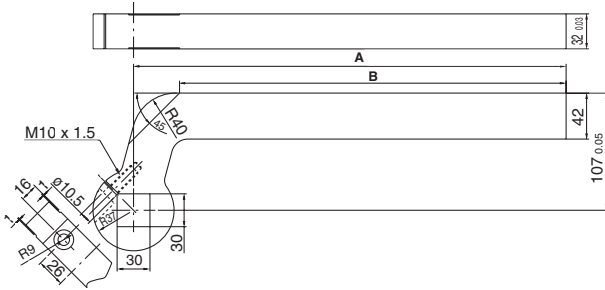

Symbol is described at end of model number.

Series CKZ2N

Dimensions

Arm / ø80 Straight-Plain

Part no.	NAAMS code	A	Weight kg (lbs)
CKZ-80A001	ACA100M	155.0	2.3 (5.07)
CKZ-80A002	ACA101M	185.0	2.7 (5.96)
CKZ-80A003	ACA102M	215.0	3.0 (6.62)
CKZ-80A004	ACA103M	245.0	3.4 (7.50)
CKZ-80A005	ACA104M	275.0	3.8 (8.38)
CKZ-80A006	ACA105M	305.0	4.2 (9.27)
CKZ-80A007	ACA106M	335.0	4.5 (9.93)
CKZ-80A008	ACA107M	365.0	4.9 (10.81)
CKZ-80A009	ACA108M	395.0	5.3 (11.69)

20 mm Offset-Plain

Part no.	NAAMS code	A	Weight kg (lbs)
CKZ-80A019	ACA120M	155.0	2.4 (5.29)
CKZ-80A020	ACA121M	185.0	2.7 (5.96)
CKZ-80A021	ACA122M	215.0	3.0 (6.62)
CKZ-80A022	ACA123M	245.0	3.3 (7.28)
CKZ-80A023	ACA124M	275.0	3.6 (7.94)
CKZ-80A024	ACA125M	305.0	3.9 (8.60)
CKZ-80A025	ACA126M	335.0	4.2 (9.27)
CKZ-80A026	ACA127M	365.0	4.6 (10.15)
CKZ-80A027	ACA128M	395.0	4.9 (10.81)

Series CKZ2N

Dimensions

65 mm Offset-Plain

Part no.	NAAMS code	A	B	Weight kg (lbs)
CKZ-80A037	ACA140M	155.0	113.0	2.7 (5.96)
CKZ-80A038	ACA141M	185.0	143.0	3.0 (6.62)
CKZ-80A039	ACA142M	215.0	173.0	3.3 (7.28)
CKZ-80A040	ACA143M	245.0	203.0	3.6 (7.94)
CKZ-80A041	ACA144M	275.0	233.0	3.9 (8.60)
CKZ-80A042	ACA145M	305.0	263.0	4.2 (9.27)
CKZ-80A043	ACA146M	335.0	293.0	4.5 (9.93)
CKZ-80A044	ACA147M	365.0	323.0	4.8 (10.59)
CKZ-80A045	ACA148M	395.0	353.0	5.1 (11.25)