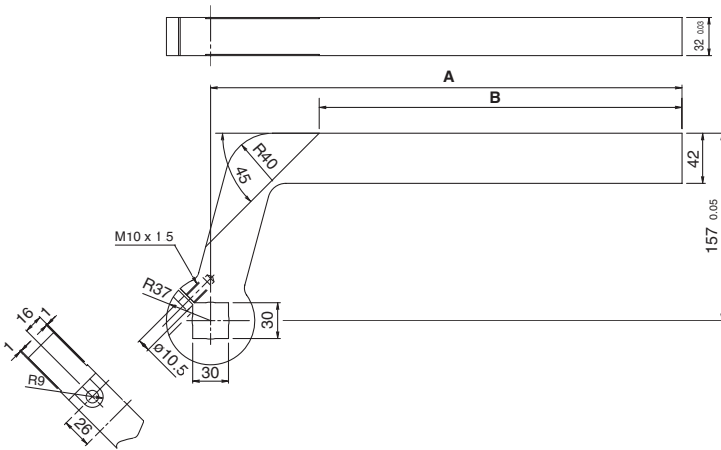

Symbol is described at end of model number.

Series CKZ2N

Dimensions

Arm / ø80 Straight-Plain

Part no.	NAAMS code	A	Weight kg (lbs)
CKZ-80A001	ACA100M	155.0	2.3 (5.07)
CKZ-80A002	ACA101M	185.0	2.7 (5.96)
CKZ-80A003	ACA102M	215.0	3.0 (6.62)
CKZ-80A004	ACA103M	245.0	3.4 (7.50)
CKZ-80A005	ACA104M	275.0	3.8 (8.38)
CKZ-80A006	ACA105M	305.0	4.2 (9.27)
CKZ-80A007	ACA106M	335.0	4.5 (9.93)
CKZ-80A008	ACA107M	365.0	4.9 (10.81)
CKZ-80A009	ACA108M	395.0	5.3 (11.69)

Series CKZ2N

Dimensions

65 mm Offset-Plain

Part no.	NAAMS code	A	B	Weight kg (lbs)
CKZ-80A037	ACA140M	155.0	113.0	2.7 (5.96)
CKZ-80A038	ACA141M	185.0	143.0	3.0 (6.62)
CKZ-80A039	ACA142M	215.0	173.0	3.3 (7.28)
CKZ-80A040	ACA143M	245.0	203.0	3.6 (7.94)
CKZ-80A041	ACA144M	275.0	233.0	3.9 (8.60)
CKZ-80A042	ACA145M	305.0	263.0	4.2 (9.27)
CKZ-80A043	ACA146M	335.0	293.0	4.5 (9.93)
CKZ-80A044	ACA147M	365.0	323.0	4.8 (10.59)
CKZ-80A045	ACA148M	395.0	353.0	5.1 (11.25)

115 mm Offset-Plain

Part no.	NAAMS code	A	B	Weight kg (lbs)
CKZ-80A055	ACA160M	155.0	64.0	3.0 (6.62)
CKZ-80A056	ACA161M	185.0	94.0	3.3 (7.28)
CKZ-80A057	ACA162M	215.0	124.0	3.6 (7.94)
CKZ-80A058	ACA163M	245.0	154.0	3.9 (8.60)
CKZ-80A059	ACA164M	275.0	184.0	4.2 (9.27)
CKZ-80A060	ACA165M	305.0	214.0	4.5 (9.93)
CKZ-80A061	ACA166M	335.0	244.0	4.8 (10.59)
CKZ-80A062	ACA167M	365.0	274.0	5.2 (11.47)
CKZ-80A063	ACA168M	395.0	304.0	5.5 (12.14)