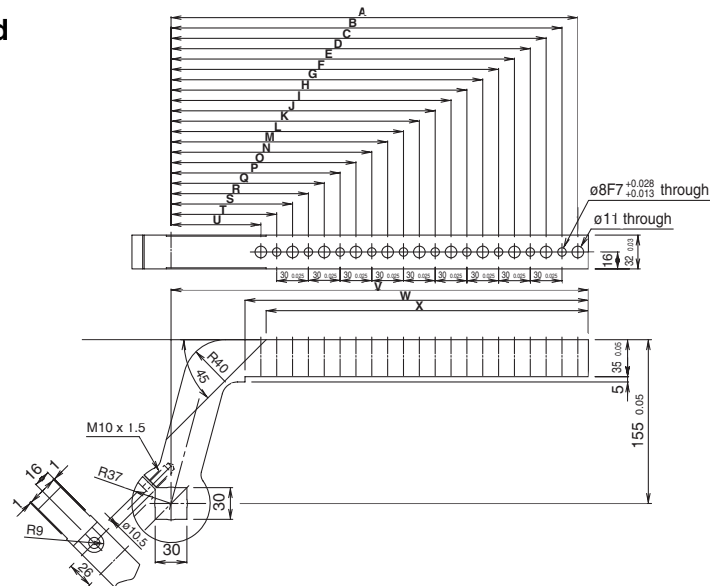

120 mm Offset-Machined

Part no.	NAAMS code	A	B	C	D	E	F	G	H	I	J	K	L	M	N	O	P	Q	R	S	T	U	V	W	X	Weight kg (lbs)
CKZ-80A064	ACA170M	145.0	130.0	115.0	100.0	85.0	-	-	-	-	-	-	-	-	-	-	-	-	-	-	-	-	155.0	85.0	65.0	2.7 (5.96)
CKZ-80A065	ACA171M	175.0	160.0	145.0	130.0	115.0	100.0	85.0	-	-	-	-	-	-	-	-	-	-	-	-	-	-	185.0	115.0	95.0	2.9 (6.40)
CKZ-80A066	ACA172M	205.0	190.0	175.0	160.0	145.0	130.0	115.0	100.0	85.0	-	-	-	-	-	-	-	-	-	-	-	-	215.0	145.0	125.0	3.2 (7.06)
CKZ-80A067	ACA173M	235.0	220.0	205.0	190.0	175.0	160.0	145.0	130.0	115.0	100.0	85.0	-	-	-	-	-	-	-	-	-	-	245.0	175.0	155.0	3.4 (7.50)
CKZ-80A068	ACA174M	265.0	250.0	235.0	220.0	205.0	190.0	175.0	160.0	145.0	130.0	115.0	100.0	85.0	-	-	-	-	-	-	-	-	275.0	205.0	185.0	3.6 (7.94)
CKZ-80A069	ACA175M	295.0	280.0	265.0	250.0	235.0	220.0	205.0	190.0	175.0	160.0	145.0	130.0	115.0	100.0	85.0	-	-	-	-	-	-	305.0	235.0	215.0	3.9 (8.60)
CKZ-80A070	ACA176M	325.0	310.0	295.0	280.0	265.0	250.0	235.0	220.0	205.0	190.0	175.0	160.0	145.0	130.0	115.0	100.0	85.0	-	-	-	-	335.0	265.0	245.0	4.1 (9.05)
CKZ-80A071	ACA177M	355.0	340.0	325.0	310.0	295.0	280.0	265.0	250.0	235.0	220.0	205.0	190.0	175.0	160.0	145.0	130.0	115.0	100.0	85.0	-	-	365.0	295.0	275.0	4.4 (9.71)
CKZ-80A072	ACA178M	385.0	370.0	355.0	340.0	325.0	310.0	295.0	280.0	265.0	250.0	235.0	220.0	205.0	190.0	175.0	160.0	145.0	130.0	115.0	100.0	85.0	395.0	325.0	305.0	4.6 (10.15)