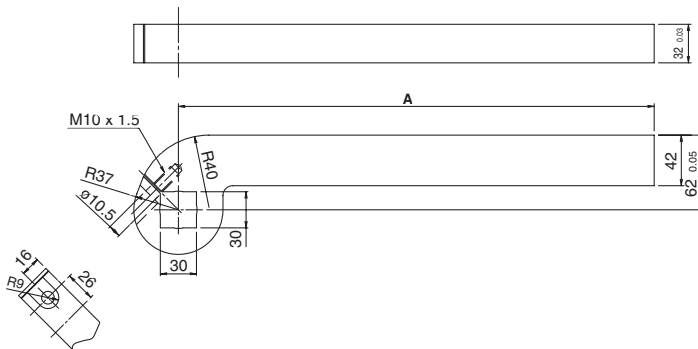

20 mm Offset-Plain

Part no.	NAAMS code	A	Weight kg (lbs)
CKZ-80A019	ACA120M	155.0	2.4 (5.29)
CKZ-80A020	ACA121M	185.0	2.7 (5.96)
CKZ-80A021	ACA122M	215.0	3.0 (6.62)
CKZ-80A022	ACA123M	245.0	3.3 (7.28)
CKZ-80A023	ACA124M	275.0	3.6 (7.94)
CKZ-80A024	ACA125M	305.0	3.9 (8.60)
CKZ-80A025	ACA126M	335.0	4.2 (9.27)
CKZ-80A026	ACA127M	365.0	4.6 (10.15)
CKZ-80A027	ACA128M	395.0	4.9 (10.81)