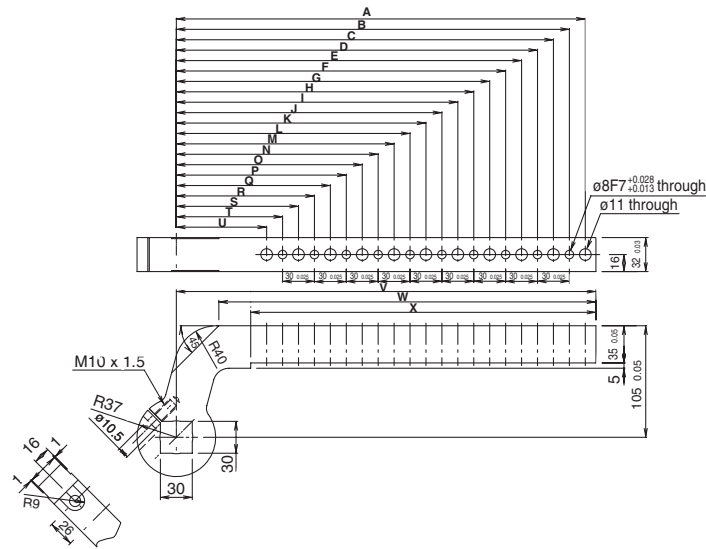

70 mm Offset-Machined

Part no.	NAAMS code	A	B	C	D	E	F	G	H	I	J	K	L	M	N	O	P	Q	R	S	T	U	V	W	X	Weight kg (lbs)
CKZ-80A046	ACA150M	145.0	130.0	115.0	100.0	85.0	-	-	-	-	-	-	-	-	-	-	-	-	-	-	-	-	155.0	115.0	85.0	2.4 (5.29)
CKZ-80A047	ACA151M	175.0	160.0	145.0	130.0	115.0	100.0	85.0	-	-	-	-	-	-	-	-	-	-	-	-	-	-	185.0	145.0	115.0	2.6 (5.73)
CKZ-80A048	ACA152M	205.0	190.0	175.0	160.0	145.0	130.0	115.0	100.0	85.0	-	-	-	-	-	-	-	-	-	-	-	-	215.0	175.0	145.0	2.8 (6.18)
CKZ-80A049	ACA153M	235.0	220.0	205.0	190.0	175.0	160.0	145.0	130.0	115.0	100.0	85.0	-	-	-	-	-	-	-	-	-	-	245.0	205.0	175.0	3.1 (6.84)
CKZ-80A050	ACA154M	265.0	250.0	235.0	220.0	205.0	190.0	175.0	160.0	145.0	130.0	115.0	100.0	85.0	-	-	-	-	-	-	-	-	275.0	235.0	205.0	3.3 (7.28)
CKZ-80A051	ACA155M	295.0	280.0	265.0	250.0	235.0	220.0	205.0	190.0	175.0	160.0	145.0	130.0	115.0	100.0	85.0	-	-	-	-	-	-	305.0	265.0	235.0	3.5 (7.72)
CKZ-80A052	ACA156M	325.0	310.0	295.0	280.0	265.0	250.0	235.0	220.0	205.0	190.0	175.0	160.0	145.0	130.0	115.0	100.0	85.0	-	-	-	-	335.0	295.0	265.0	3.8 (8.38)
CKZ-80A053	ACA157M	355.0	340.0	325.0	310.0	295.0	280.0	265.0	250.0	235.0	220.0	205.0	190.0	175.0	160.0	145.0	130.0	115.0	100.0	85.0	-	-	365.0	325.0	295.0	4.0 (8.83)
CKZ-80A054	ACA158M	385.0	370.0	355.0	340.0	325.0	310.0	295.0	280.0	265.0	250.0	235.0	220.0	205.0	190.0	175.0	160.0	145.0	130.0	115.0	100.0	85.0	395.0	355.0	325.0	4.3 (9.49)