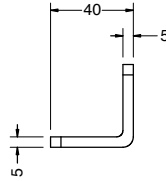

Wall Bracket

Dimensions in mm

Service Parts

Dryer Model	12,000 Hour Service Kit		24,000 Hour Service Kit		Valve Service Kit	
	Part Number	Contents	Part Number	Contents	Part Number	Contents
IDW04N	IDWC04-12000	Desiccant cartridges, pack of sealing O-rings and washers, reset cap, instruction booklet	IDWC04-24000	12,000 hour service kit, valve service kit	IDWVSKS01	Exhaust solenoid valves, diaphragms, shuttle valve and O-rings, required seals (not included in 12,000 hour kits)
IDW06N	IDWC06-12000		IDWC06-24000			
IDW08N	IDWC08-12000		IDWC08-24000			
IDW10N	IDWC10-12000		IDWC10-24000			
IDW15N	IDWC15-12000		IDWC15-24000			
IDW25N	IDWC25-12000		IDWC25-24000			
IDW35N	IDWC35-12000		IDWC35-24000		IDWVSKS02	
IDW45N	IDWC45DF-12000		IDWC45DF-24000			
IDW55N	IDWC55DF-12000		IDWC55DF-24000			
IDW65N	IDWC65DF-12000		IDWC65DF-24000			
IDW85N	IDWC85DF-12000		IDWC85DF-24000			
IDW105N	IDWC105DF-12000		IDWC105DF-24000			
IDW135N	IDWC135DF-12000		IDWC135DF-24000		IDWVSKS03	
IDW175N	IDWC175DF-12000		IDWC175DF-24000			
IDW215N	IDWC215DF-12000		IDWC215DF-24000			
IDW275N	IDWC275DF-12000		IDWC275DF-24000			
IDW365N	IDWC365DF-12000	IDWC365DF-24000