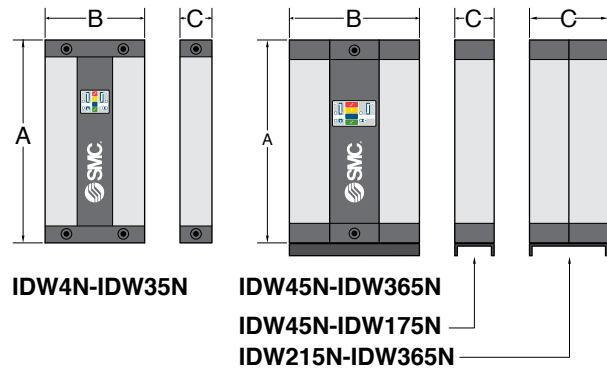

Specifications

Dryer Model	Connection Size	Flow Rate (scfm)			Dryer Configuration	Dimension (inch)			Weight (lbs)
		Inlet (max)	Outlet (max)	Purge		A	B	C	
IDW04N	3/8"	4	3.2	0.8	Simplex	17.5	11	3.6	29
IDW06N		6	4.8	1.2		20			31
IDW08N		8	6.4	1.6		22			33
IDW10N		10	8	2		25			36
IDW15N		15	12	3		32			43
IDW25N		25	20	5		42			53
IDW35N		35	28	7		57.5			68
IDW45N	3/4"	45	36	9		28	20.5	7	117
IDW55N		55	44	11		31.8			130
IDW65N		65	52	13		36			141
IDW85N	1"	85	68	17		43.5			165
IDW105N		105	84	21		55.8			200
IDW135N	1-1/4"	135	108	27		63.5			224
IDW175N		175	140	35		79.5			271
IDW215N		215	172	43	55.8	378			
IDW275N	1-1/2"	275	220	55	63.5	13.5			422
IDW365N		365	292	73	79.5				510

1. Models IDW04N to IDW35N will include a 0.01mm coalescing prefilter (model AFW30-N03-EA). A similar prefilter is recommended for the larger sizes (series AMH or series AFW with EA element).
2. For models IDW45N to IDW365N, the dryer will include a drain adapter kit to allow assembly of the filter to the dryer. This kit consists of a 4mm X 1/4" NPT male elbow and tubing.
3. Simplex models have two desiccant columns (1 per side) while duplex models have four (two per side).

Standard Pressure Dew Point	-40°F
Optional Pressure Dew Point	-100°F
Minimum Working Pressure	58 psig
Maximum Working Pressure	232 psig
Power Supply	12 VDC~24 VDC or 100 VAC~240 VAC
Minimum Inlet Temperature	35°F
Maximum Inlet Temperature	122°F
Minimum Ambient Temperature	41°F
Purge Rate	20%