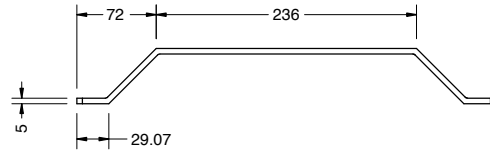

Wall Bracket

Dimensions in mm

Service Parts

Dryer Model	12,000 Hour Service Kit		24,000 Hour Service Kit		Valve Service Kit	
	Part Number	Contents	Part Number	Contents	Part Number	Contents
IDW04N	IDWC04-12000	Desiccant cartridges, pack of sealing O-rings and washers, reset cap, instruction booklet	IDWC04-24000	12,000 hour service kit, valve service kit	IDWVSKS01	Exhaust solenoid valves, diaphragms, shuttle valve and O-rings, required seals (not included in 12,000 hour kits)
IDW06N	IDWC06-12000		IDWC06-24000			
IDW08N	IDWC08-12000		IDWC08-24000			
IDW10N	IDWC10-12000		IDWC10-24000			
IDW15N	IDWC15-12000		IDWC15-24000			
IDW25N	IDWC25-12000		IDWC25-24000			
IDW35N	IDWC35-12000		IDWC35-24000		IDWVSKS02	
IDW45N	IDWC45DF-12000		IDWC45DF-24000			
IDW55N	IDWC55DF-12000		IDWC55DF-24000			
IDW65N	IDWC65DF-12000		IDWC65DF-24000			
IDW85N	IDWC85DF-12000		IDWC85DF-24000			
IDW105N	IDWC105DF-12000		IDWC105DF-24000			
IDW135N	IDWC135DF-12000		IDWC135DF-24000		IDWVSKS03	
IDW175N	IDWC175DF-12000		IDWC175DF-24000			
IDW215N	IDWC215DF-12000		IDWC215DF-24000			
IDW275N	IDWC275DF-12000		IDWC275DF-24000			
IDW365N	IDWC365DF-12000	IDWC365DF-24000