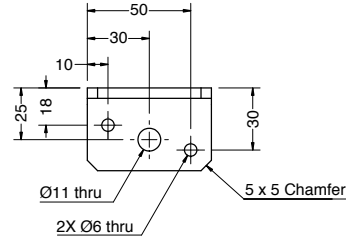

Accessories

Part Number	Description	Applicable Models
IDWFB35	Foot Mounting Bracket Kit	IDW04N~35N
IDWWB35	Wall Mounting Bracket Kit	
IDWCD01	Energy Management Software CD	ALL

The energy management software CD enables the user to interface with the controller to work with the energy management settings. Each CD has unique information to a particular dryer and must be matched by serial number. If ordered at time of dryer order, they should be properly paired. If ordering CD by itself, please provide the dryer serial number so that the appropriate info can be loaded. Full software compatibility is not guaranteed if used with different dryer units.