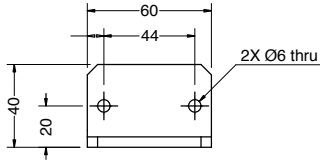

Accessories

Part Number	Description	Applicable Models
IDWFB35	Foot Mounting Bracket Kit	IDW04N~35N
IDWWB35	Wall Mounting Bracket Kit	
IDWCD01	Energy Management Software CD	ALL

The energy management software CD enables the user to interface with the controller to work with the energy management settings. Each CD has unique information to a particular dryer and must be matched by serial number. If ordered at time of dryer order, they should be properly paired. If ordering CD by itself, please provide the dryer serial number so that the appropriate info can be loaded. Full software compatibility is not guaranteed if used with different dryer units.

Foot Bracket