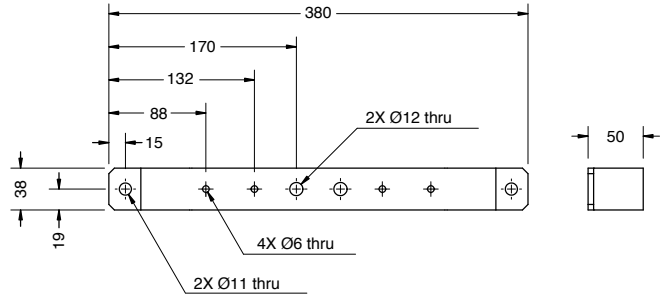

Wall Bracket

Dimensions in mm

Service Parts

Dryer Model	12,000 Hour Service Kit		24,000 Hour Service Kit		Valve Service Kit	
	Part Number	Contents	Part Number	Contents	Part Number	Contents
IDW04N	IDWC04-12000	Desiccant cartridges, pack of sealing O-rings and washers, reset cap, instruction booklet	IDWC04-24000	12,000 hour service kit, valve service kit	IDWVSKS01	Exhaust solenoid valves, diaphragms, shuttle valve and O-rings, required seals (not included in 12,000 hour kits)
IDW06N	IDWC06-12000		IDWC06-24000			
IDW08N	IDWC08-12000		IDWC08-24000			
IDW10N	IDWC10-12000		IDWC10-24000			
IDW15N	IDWC15-12000		IDWC15-24000			
IDW25N	IDWC25-12000		IDWC25-24000			
IDW35N	IDWC35-12000		IDWC35-24000		IDWVSKS02	
IDW45N	IDWC45DF-12000		IDWC45DF-24000			
IDW55N	IDWC55DF-12000		IDWC55DF-24000			
IDW65N	IDWC65DF-12000		IDWC65DF-24000			
IDW85N	IDWC85DF-12000		IDWC85DF-24000			
IDW105N	IDWC105DF-12000		IDWC105DF-24000			
IDW135N	IDWC135DF-12000		IDWC135DF-24000		IDWVSKS03	
IDW175N	IDWC175DF-12000		IDWC175DF-24000			
IDW215N	IDWC215DF-12000		IDWC215DF-24000			
IDW275N	IDWC275DF-12000		IDWC275DF-24000			
IDW365N	IDWC365DF-12000	IDWC365DF-24000