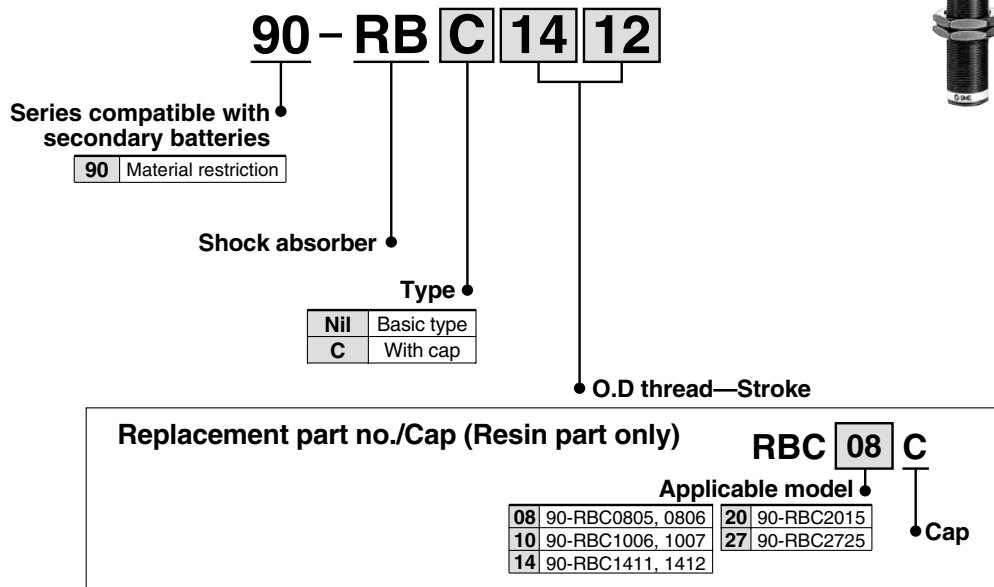

Shock Absorber

90-RB/RBC Series

How to Order

Cap cannot be mounted for basic type. Please place an order with cap type from the beginning.

*Specifications and dimensions for the 90-series are the same as standard products.